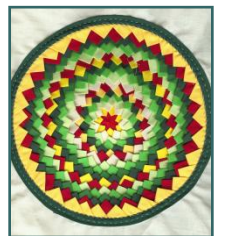

Pine Burr Maze

Follow the triangles in this quilt maze to find the Pine Burr Quilt design!

The Pine Burr Quilt became the Alabama state quilt in 1997!

Learn more at www.archives.alabama.gov